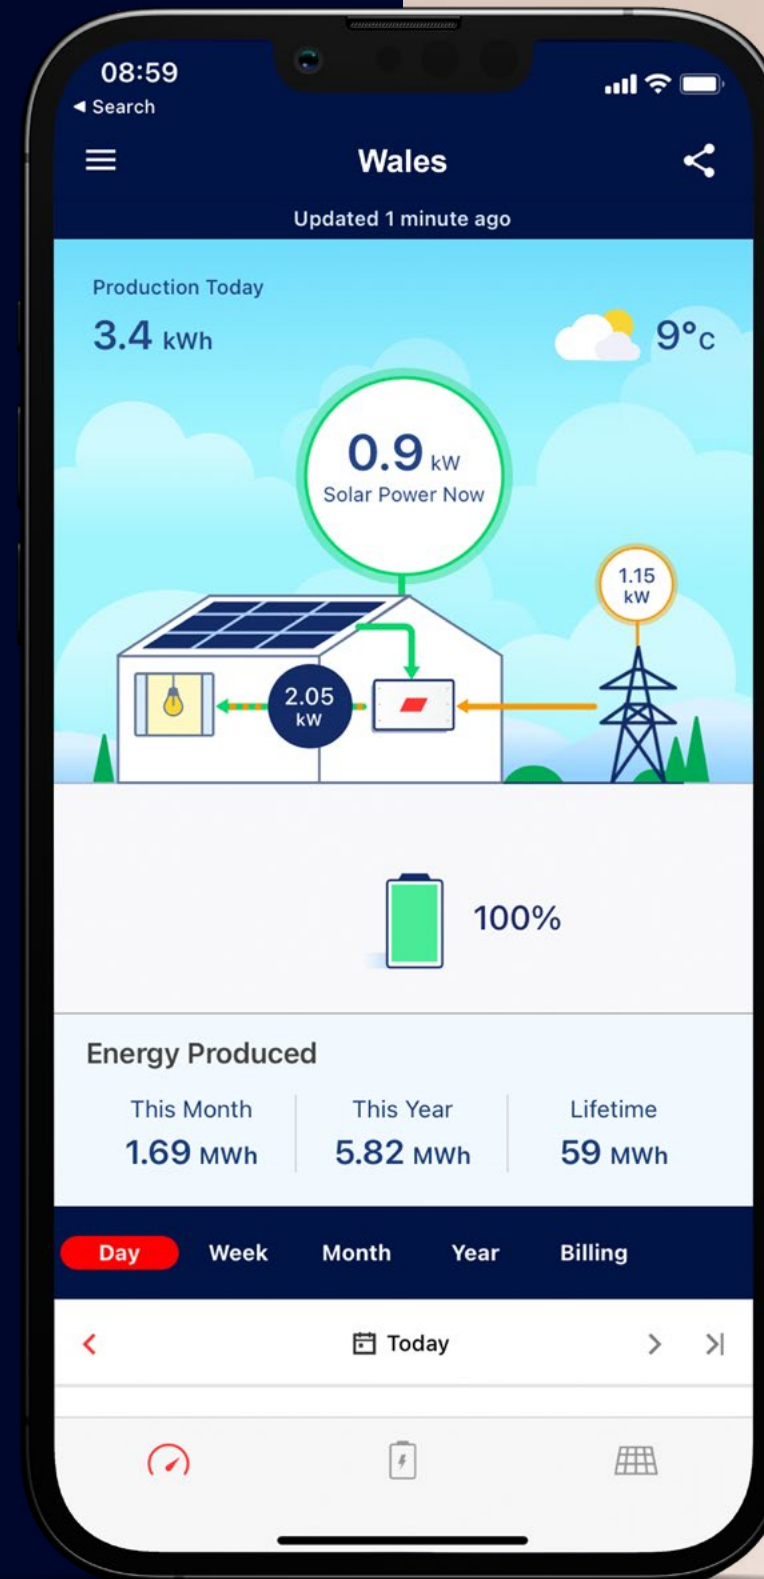

Take Control

Keeping track of your energy production and consumption is easy with the mySolarEdge app.

This intuitive application runs on your mobile device to give you a real-time dashboard of your home energy status.

Your installer gets their own application - the SolarEdge Monitoring Platform - which provides remote monitoring and maintenance down to the module level.

- View your PV system performance in real-time
- Track your savings!