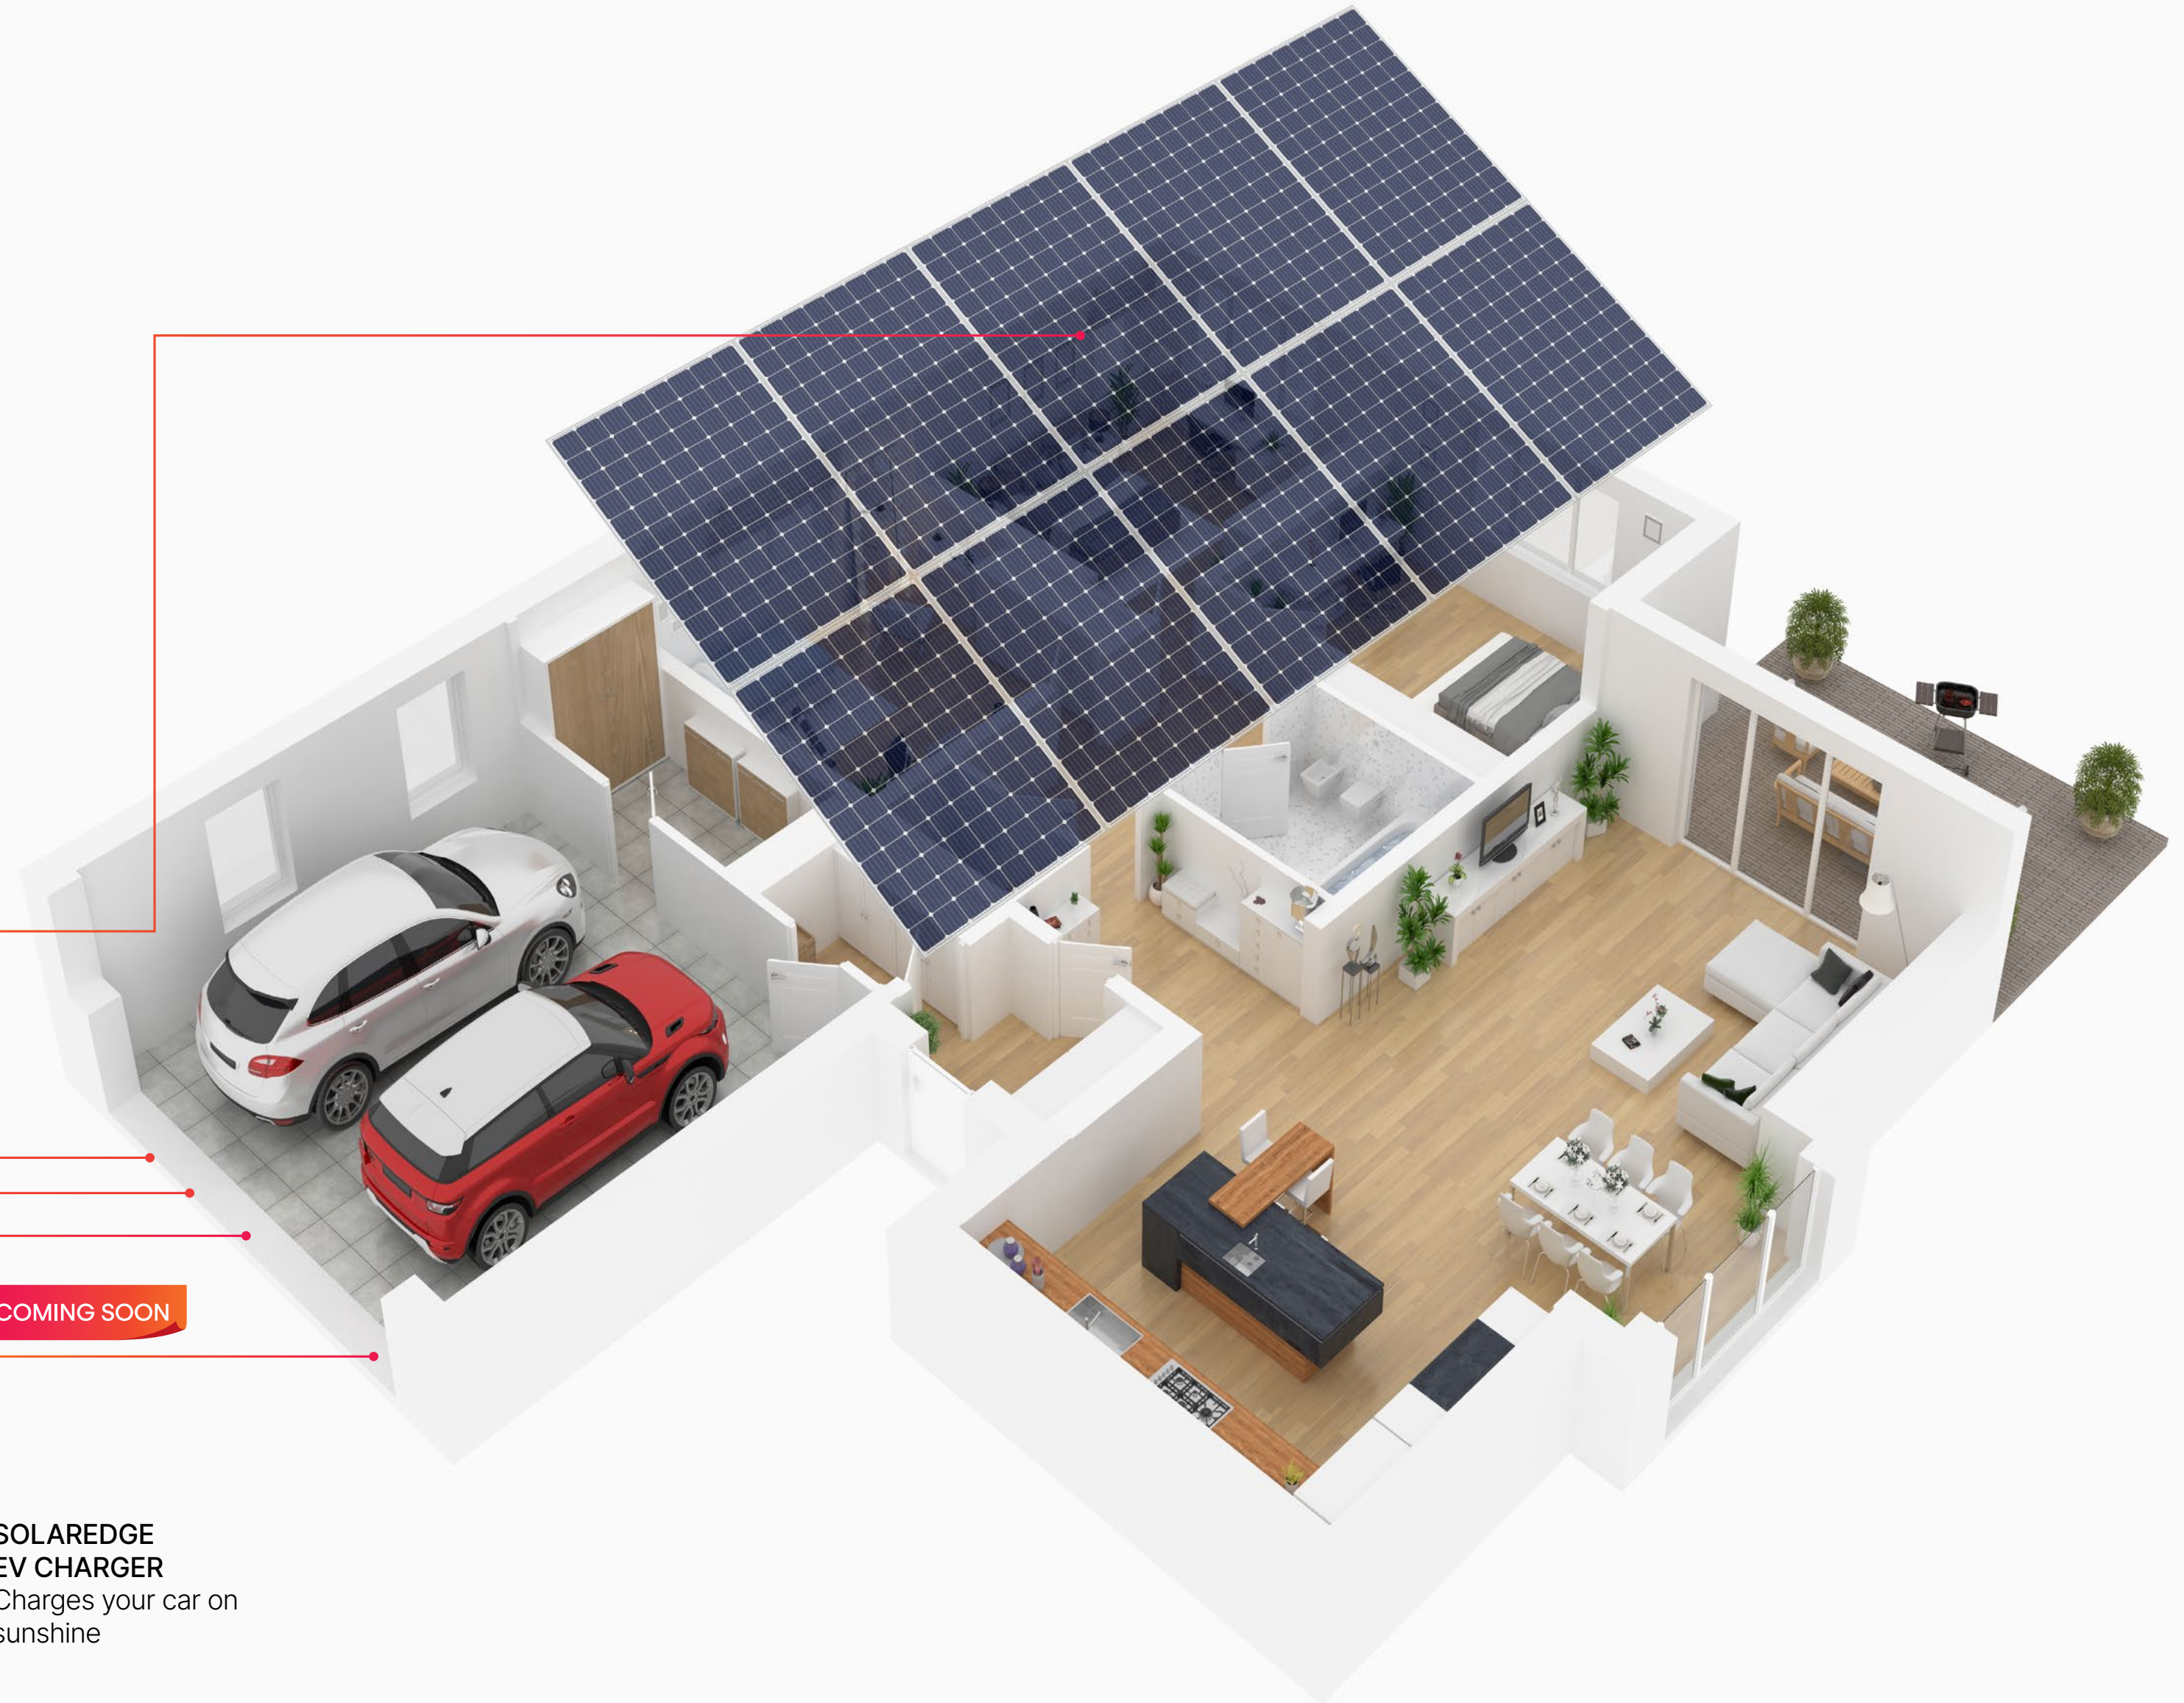

Living on Sunshine

Use the power of the sun day and night. Maximise your solar power and optimise your energy usage to increase your savings around the clock.

Ready for the Future

SolarEdge Home is your personal energy ecosystem, designed to help you take control of your electricity costs and your family's energy future. It adapts to your changing energy needs, preferences and lifestyle - day and night. And all SolarEdge Home products come from one supplier to ensure they work together seamlessly.

SOLAREEDGE HOME BATTERY
Stores your solar energy to use at night

SMART PANEL
Each smart panel comes preassembled with a Power Optimizer for maximum power generation

POWER OPTIMIZER
Makes sure that each panel produces at its peak

SOLAREEDGE HOME HUB INVERTER
The brains of your home energy system that controls everything

COMING SOON

SOLAREEDGE HOME BACKUP INTERFACE
Keeps the power on when the grid is off

COMING SOON

SOLAREEDGE EV CHARGER
Charges your car on sunshine

How will Your New Ecosystem Work?

SolarEdge Home optimises and prioritises your home's energy distribution based on your individual preferences

* For availability of full operating system capabilities, please contact your local SolarEdge representative