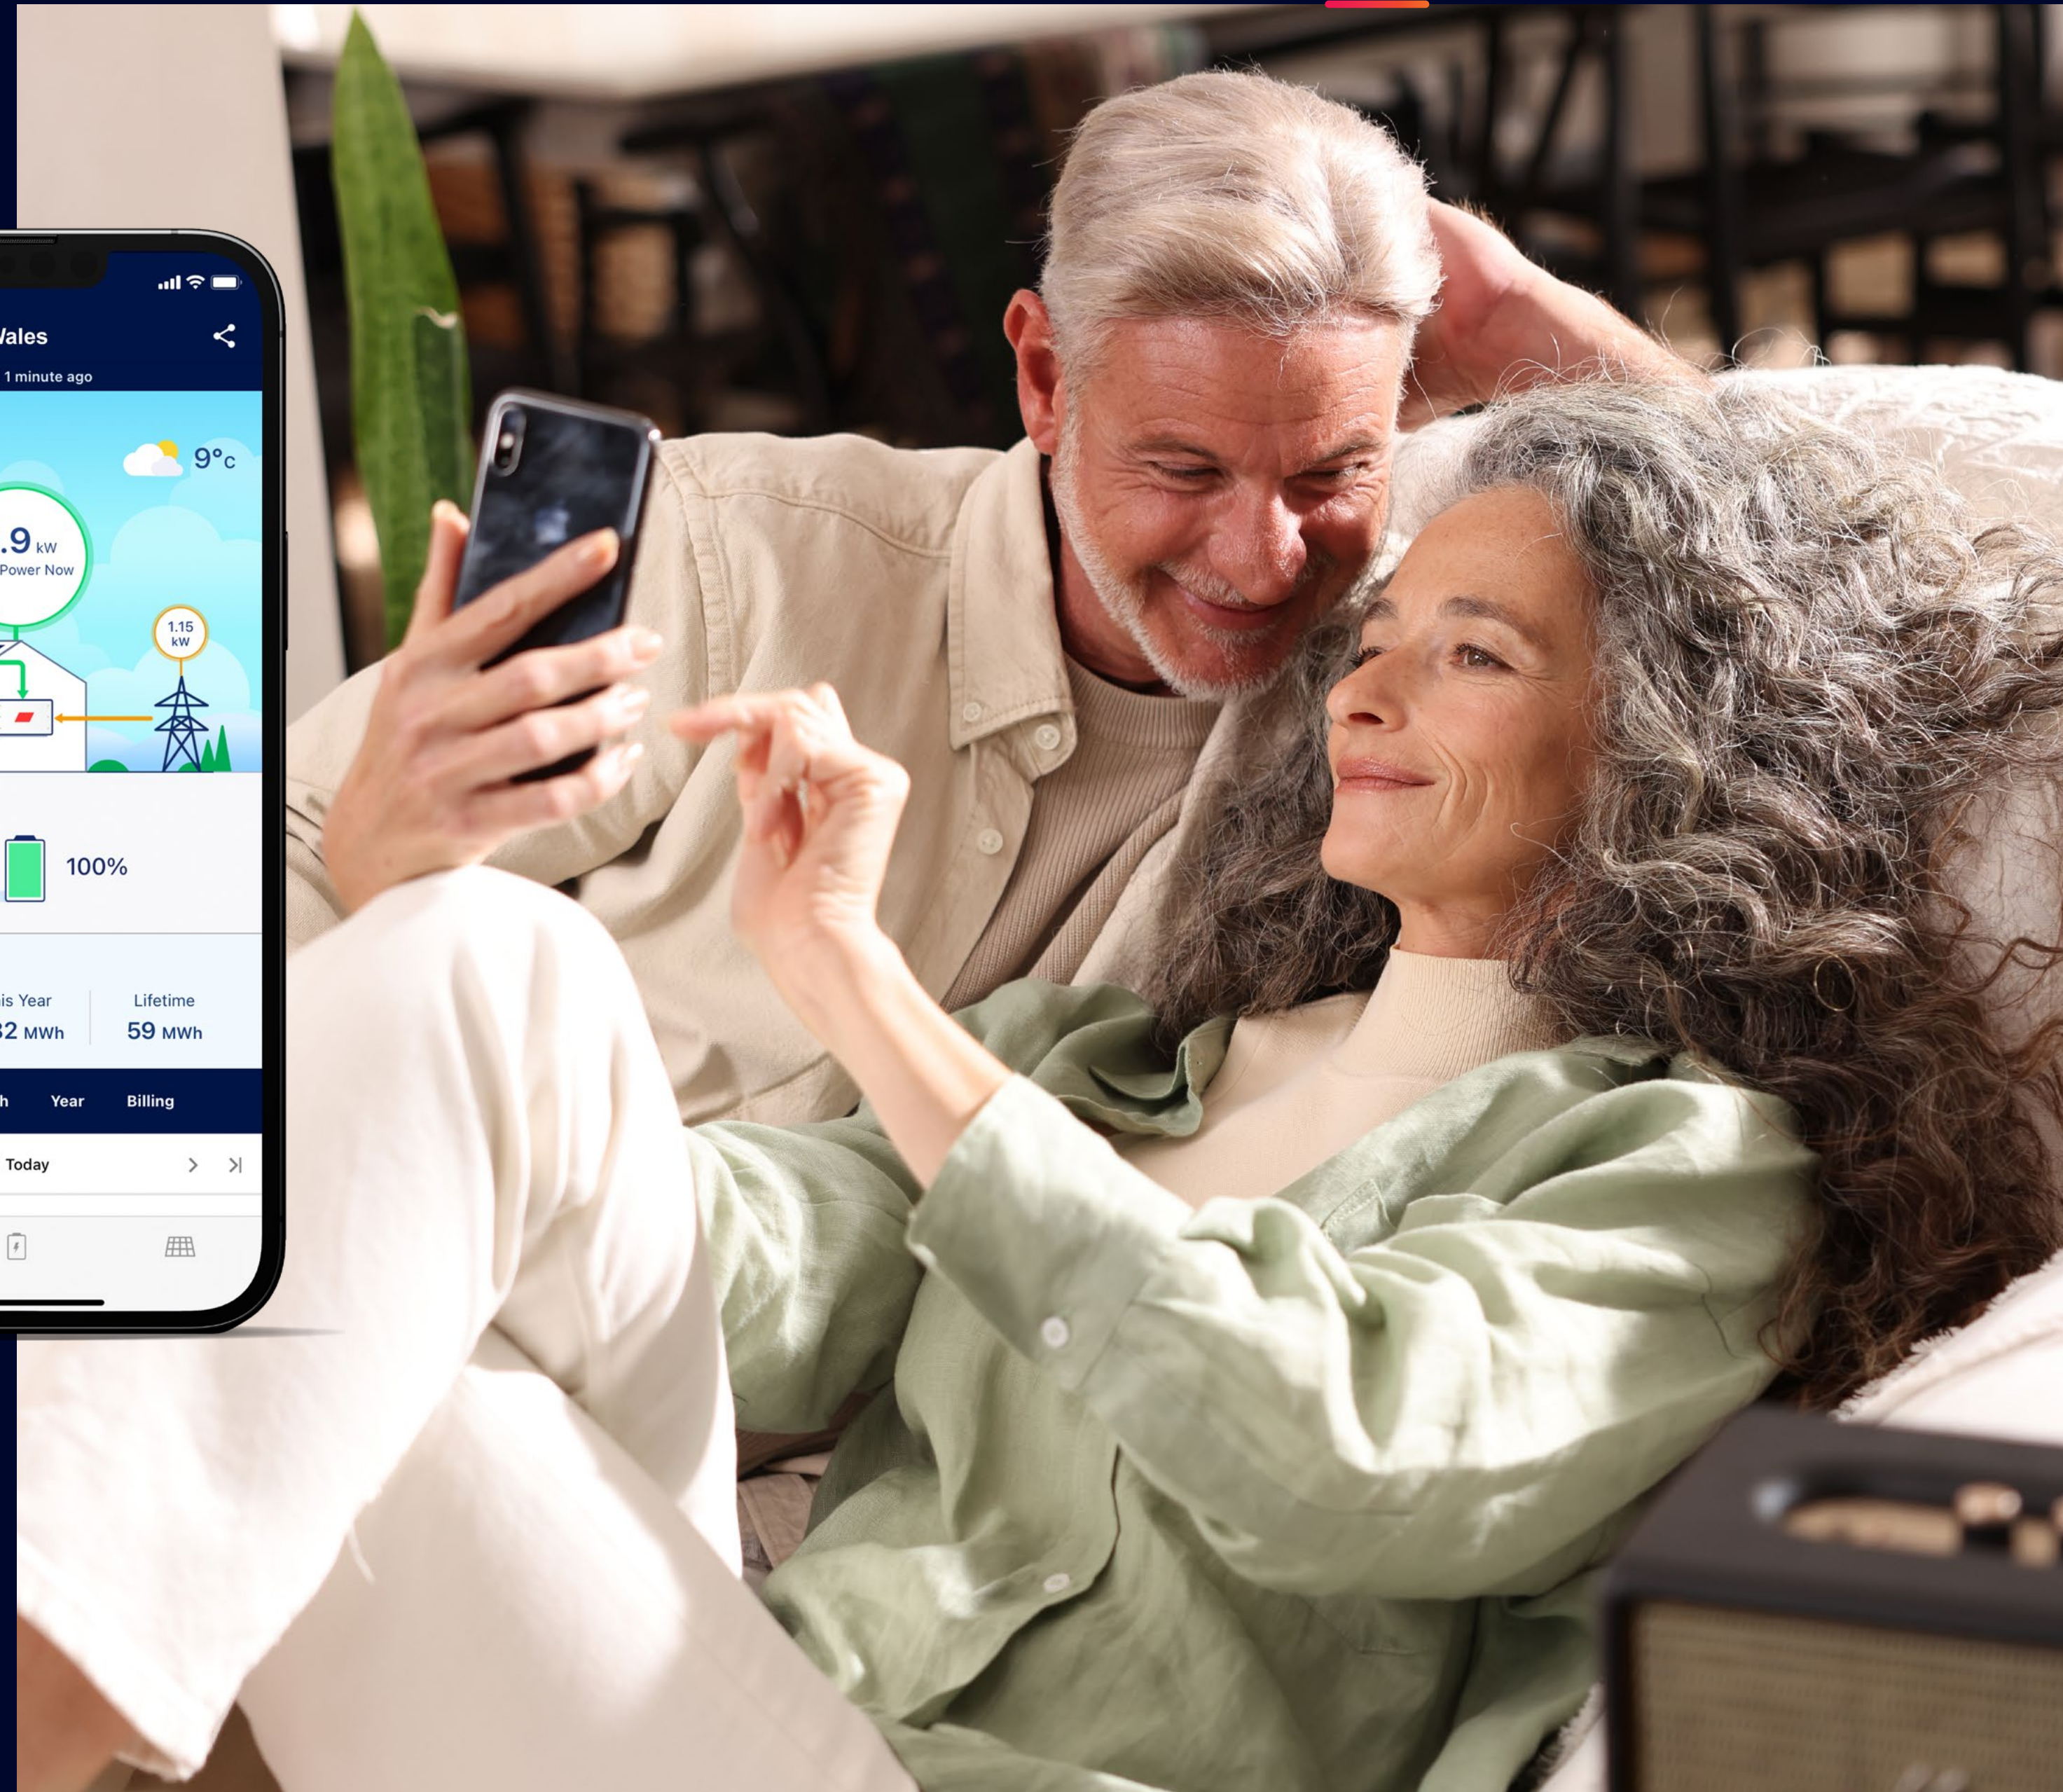

Take Control

Keeping track of your energy production and consumption is easy with the mySolarEdge app.

This intuitive application runs on your mobile device to give you a real-time dashboard of your home energy status.

Your installer gets their own application - the SolarEdge Monitoring Platform - which provides remote monitoring and maintenance down to the module level.

- View your PV system performance in real-time
- Track your savings!