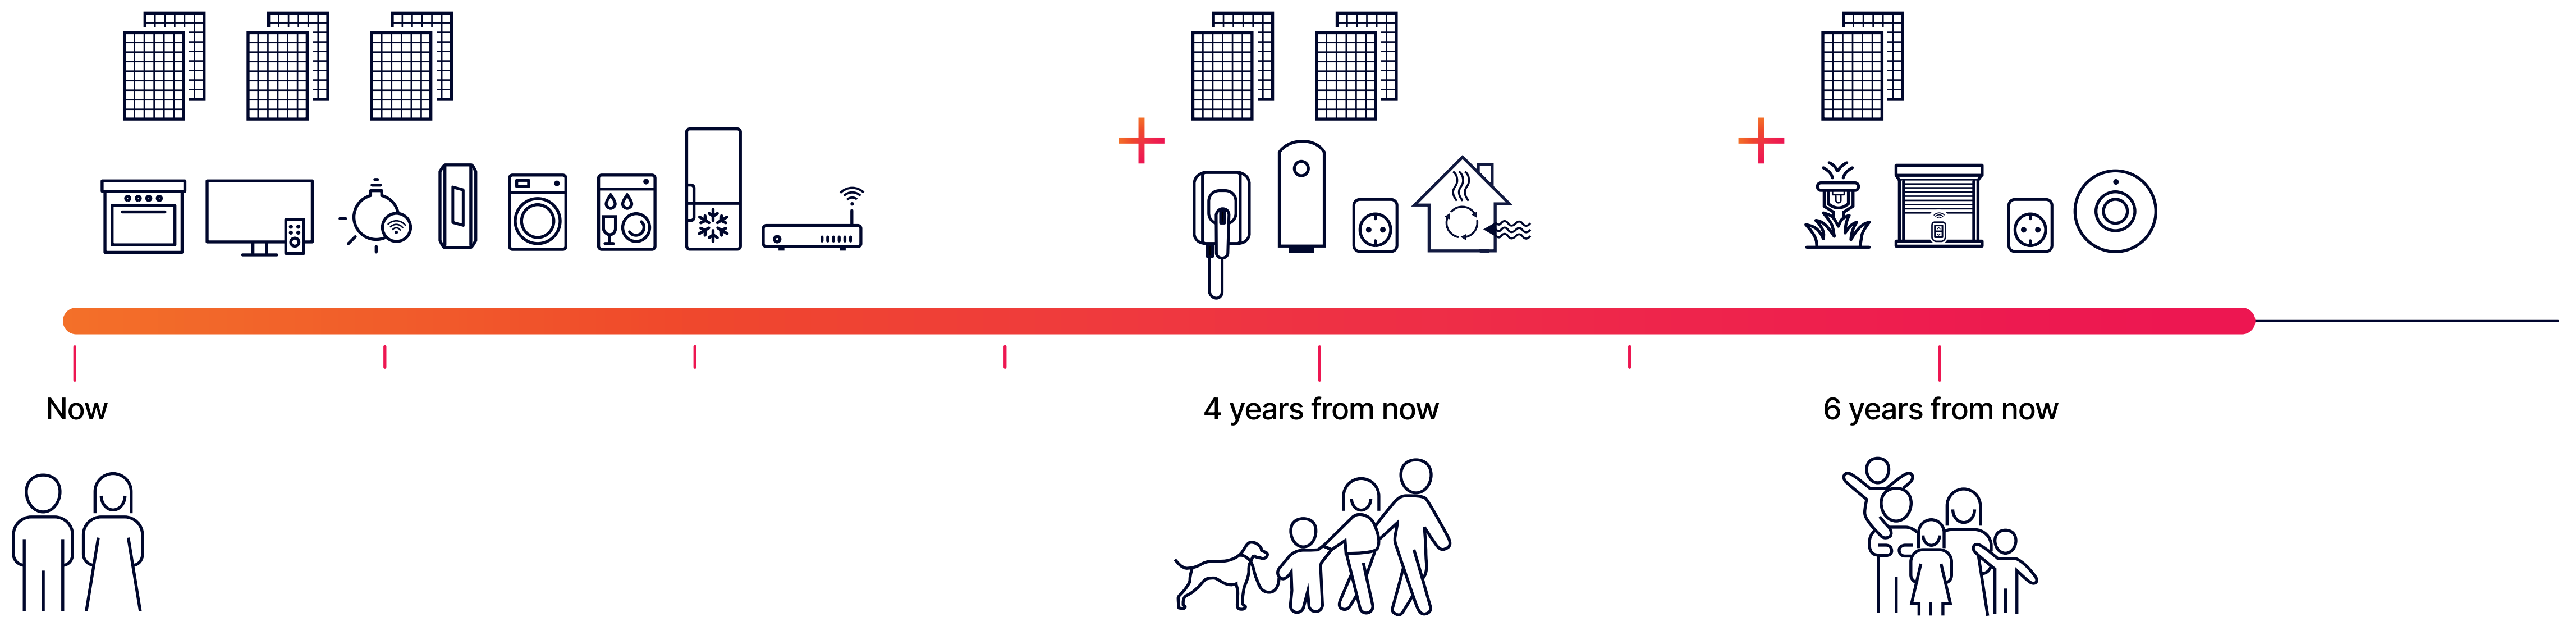

Take Control

Keeping track of your energy production and consumption is easy with the mySolarEdge app.

This intuitive application runs on your mobile device to give you a real-time dashboard of your home energy status.

Your installer gets their own application - the SolarEdge Monitoring Platform - which provides remote monitoring and maintenance down to the module level.

- View your PV system performance in real-time
- Track your savings!

The Scalable Ecosystem for Your Long Term Energy Needs

Install what you need today and easily scale your ecosystem as your energy needs evolve.

Your home becomes future-proof.
Be ready for an EV or two, more appliances... and new family members.