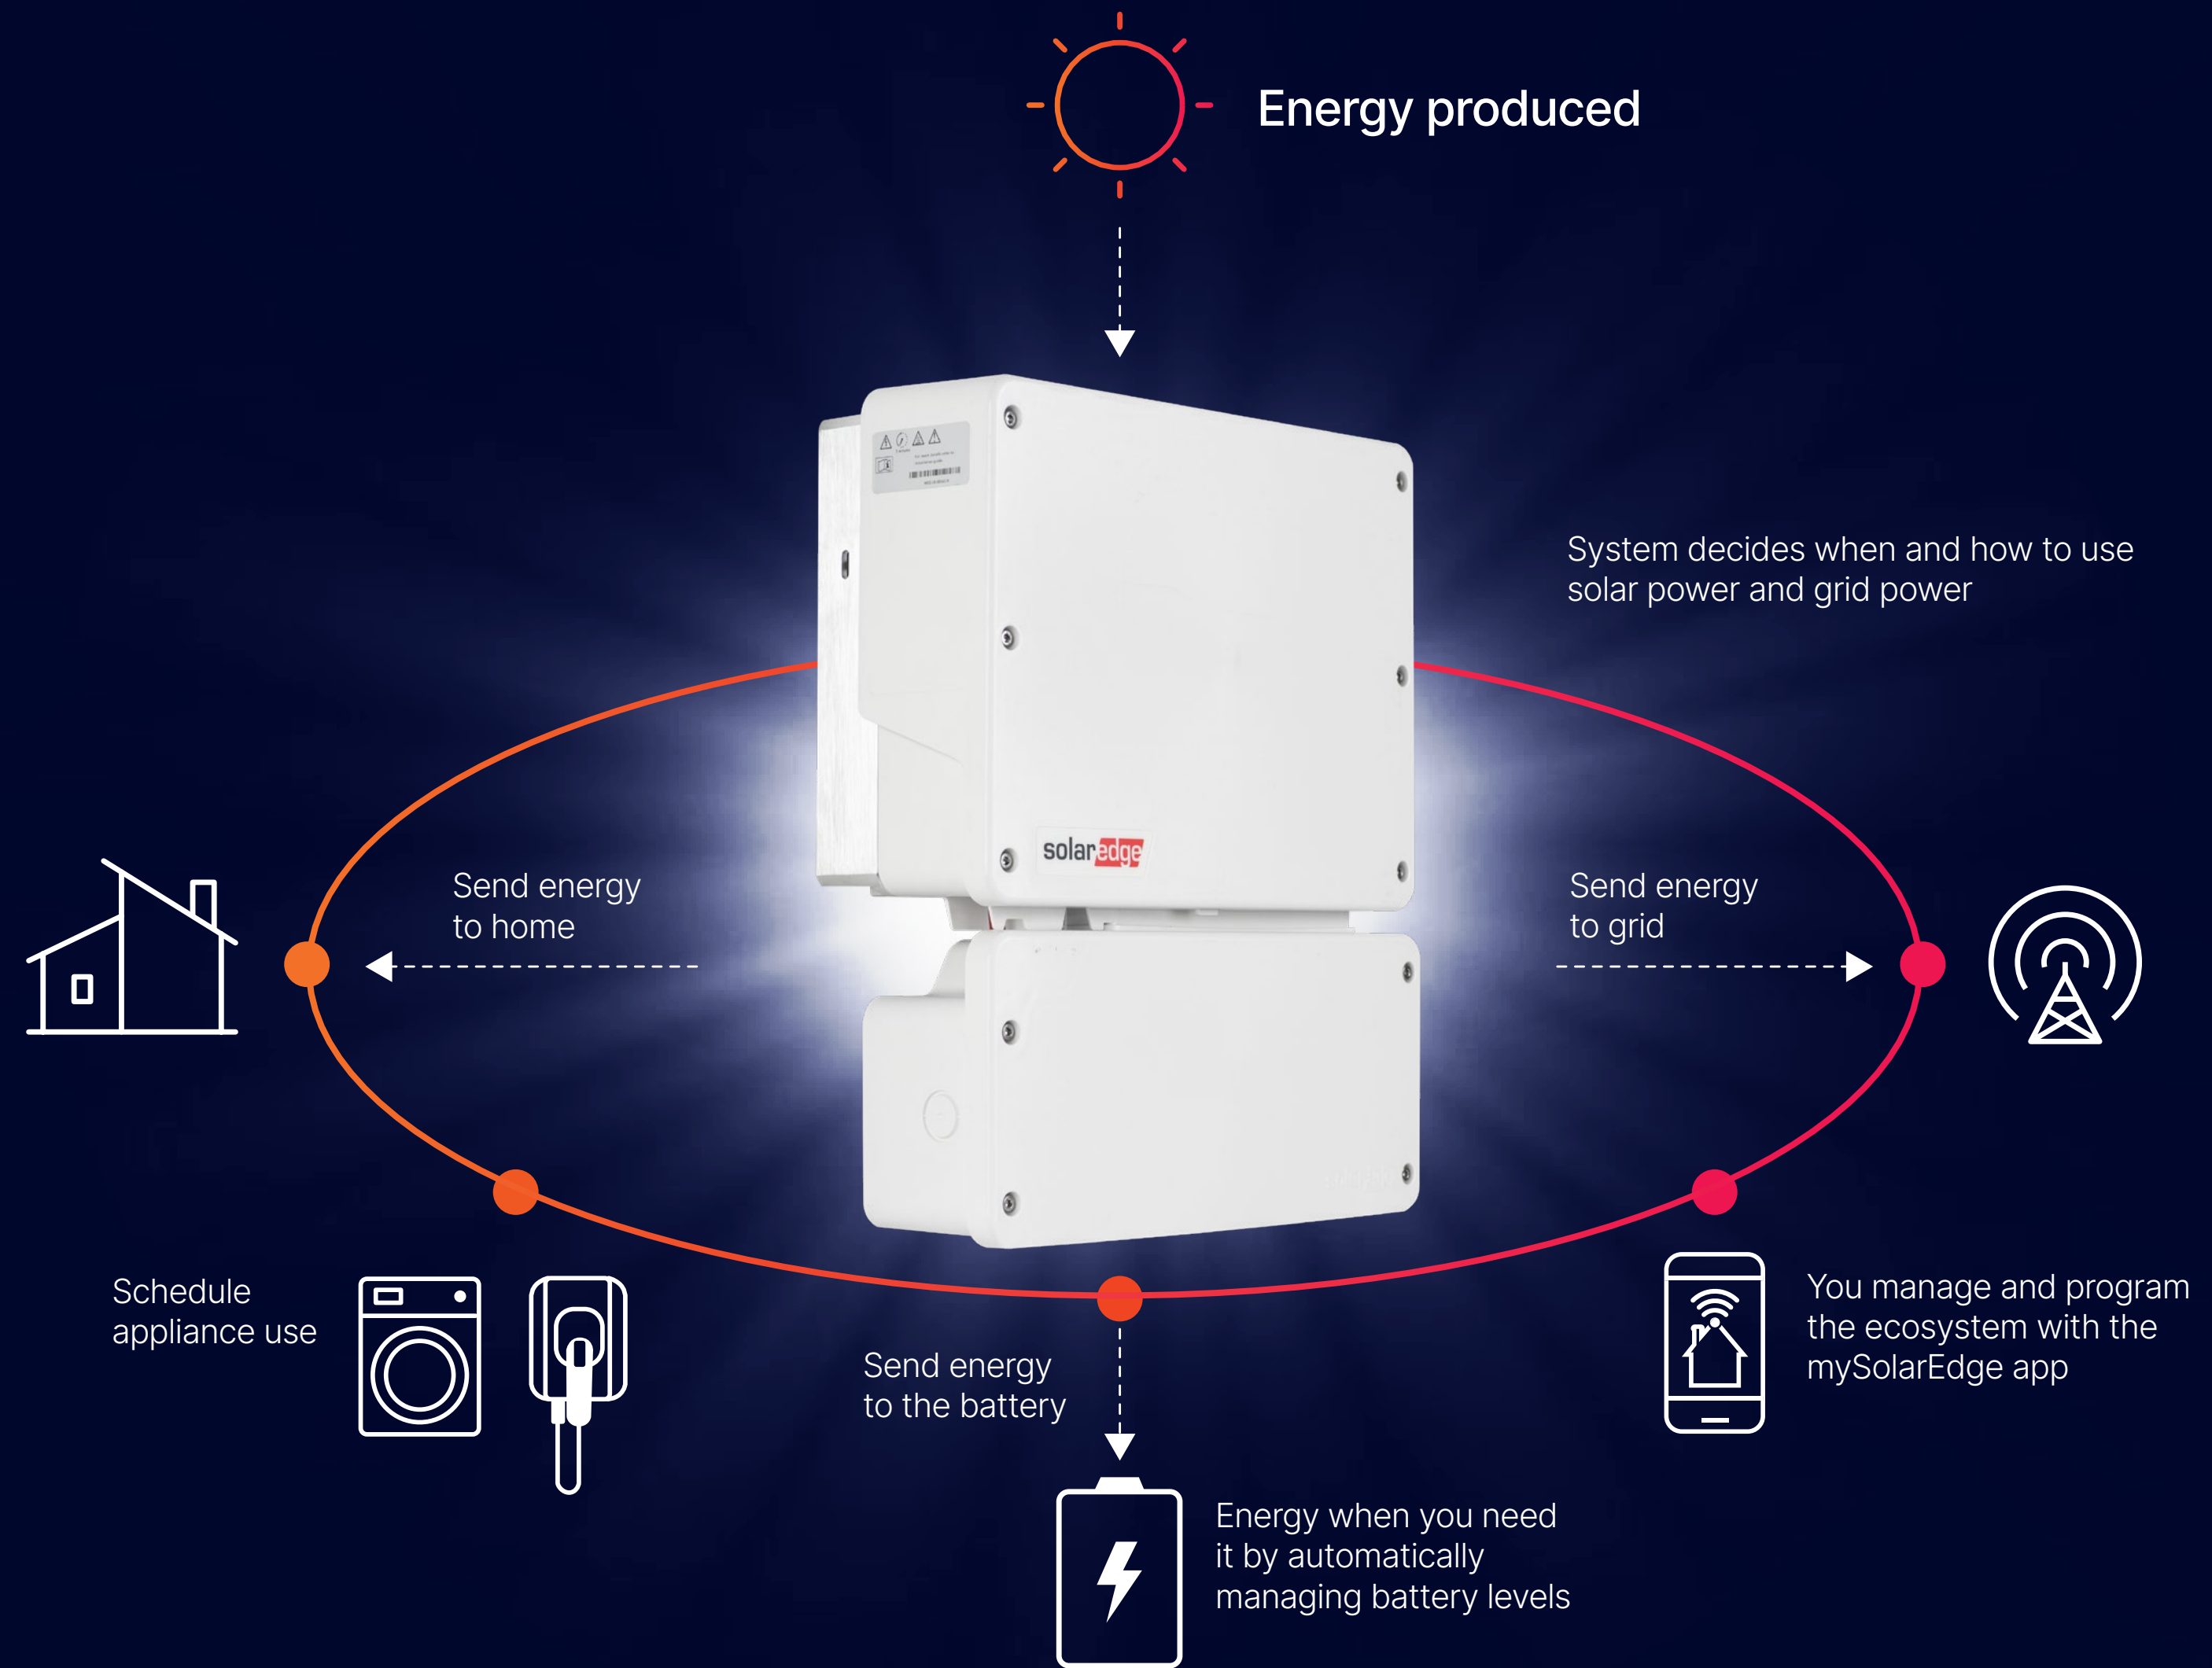

How will Your New Ecosystem Work?

SolarEdge Home optimises and prioritises your home's energy distribution based on your individual preferences

* For availability of full operating system capabilities, please contact your local SolarEdge representative