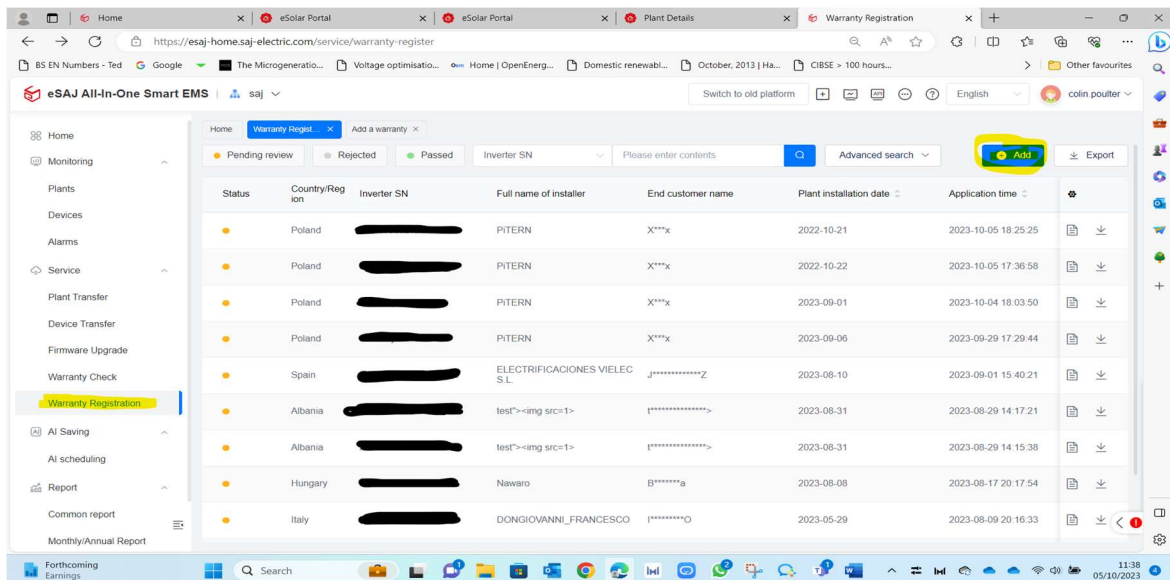

## Portal page for warranty registration

Log into portal account from SAJ website:

Then log in with your account details (same credentials as the APP)

Select warranty registration then press the add button and complete the form...