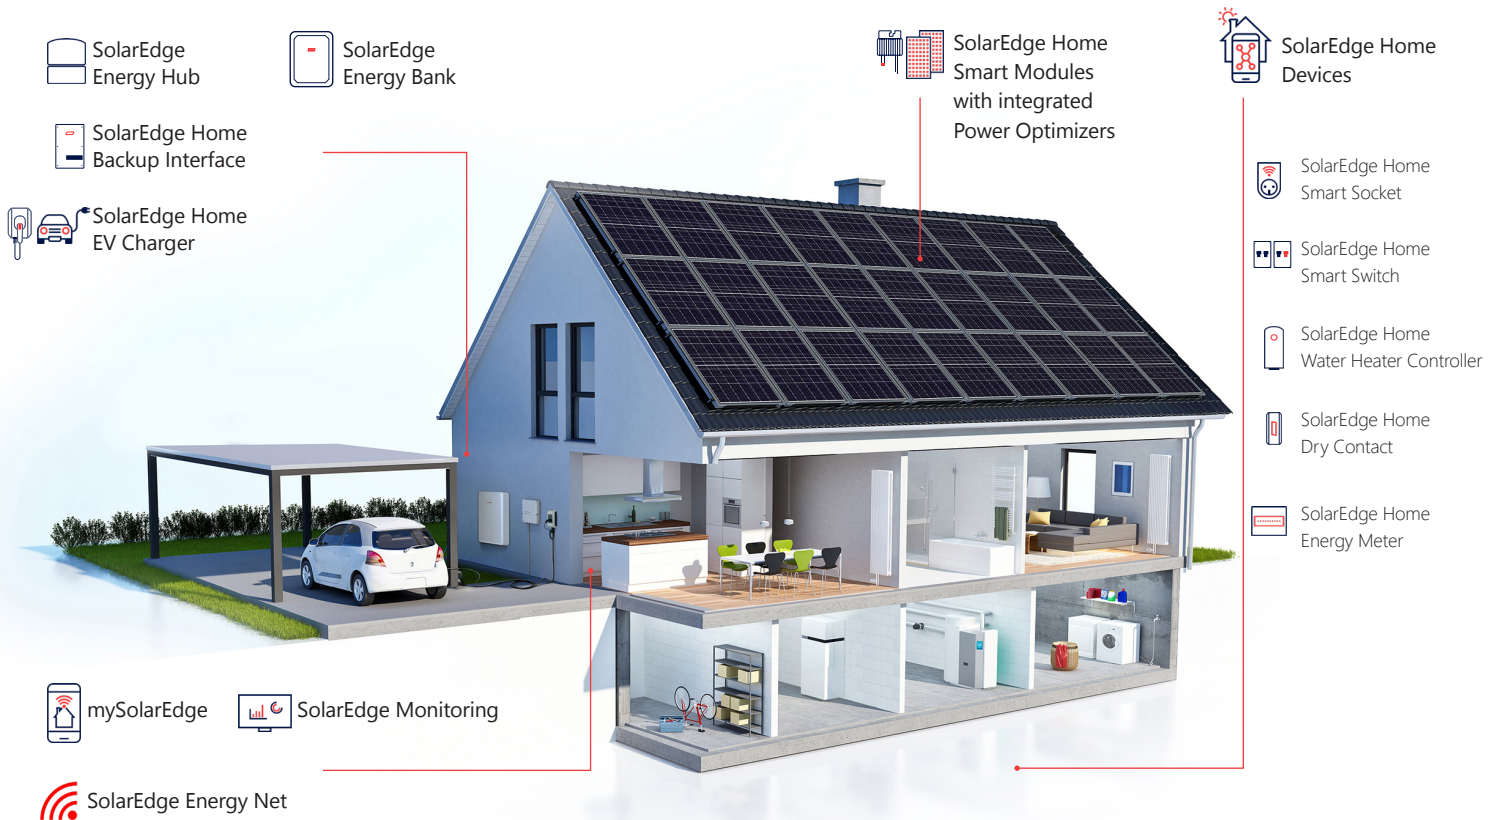


SolarEdge Home

The Complete Smart Energy Management System

With the increase in home electrification and the growing popularity of smart home devices, the need to optimise home energy usage has never been greater. At the same time, homeowners are looking for solutions to reduce their electricity costs while embracing a more sustainable lifestyle.

That means PV systems need to provide more than just optimised energy production. They also need to manage and optimise home energy usage and storage, including all high wattage appliances. But managing and scheduling a home energy ecosystem on a daily basis is too complex and time consuming for most homeowners.

Step Into SolarEdge Home...and New Business Opportunities

SolarEdge Home is a new concept in smart home energy management. It manages, monitors and operates - dynamically and in real-time - energy production, consumption and storage while optimising connection to the grid. Using its own proprietary Energy Operating System, SolarEdge Home manages your customers' energy needs.

SolarEdge Home Managed by the SolarEdge Energy Operating System

Scalable Architecture Ensures Future Revenue Streams

A modular solution that can be configured to suit each installation, the SolarEdge Home ecosystem includes: